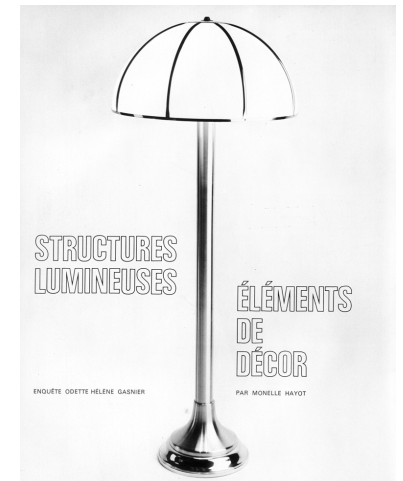

SPECIAL EDITION FOR **DIMOREGALLERY**

***Fungo* floor lamp by Gabriella Crespi**

Produced by Gabriella Crespi

Brass structure and plexiglass lampshade OR
nickel plated Brass structure and plexiglass lampshade

Italy, 2019 (Des. 1976)

ø 70 h 180 cm

Ref. Number: CGLATRO1

DIMOREGALLERY

SPECIAL EDITION FOR **DIMOREGALLERY**

***Fungo* table lamp by Gabriella Crespi**

Produced by Gabriella Crespi

Brass structure and lampshade in plexiglass OR